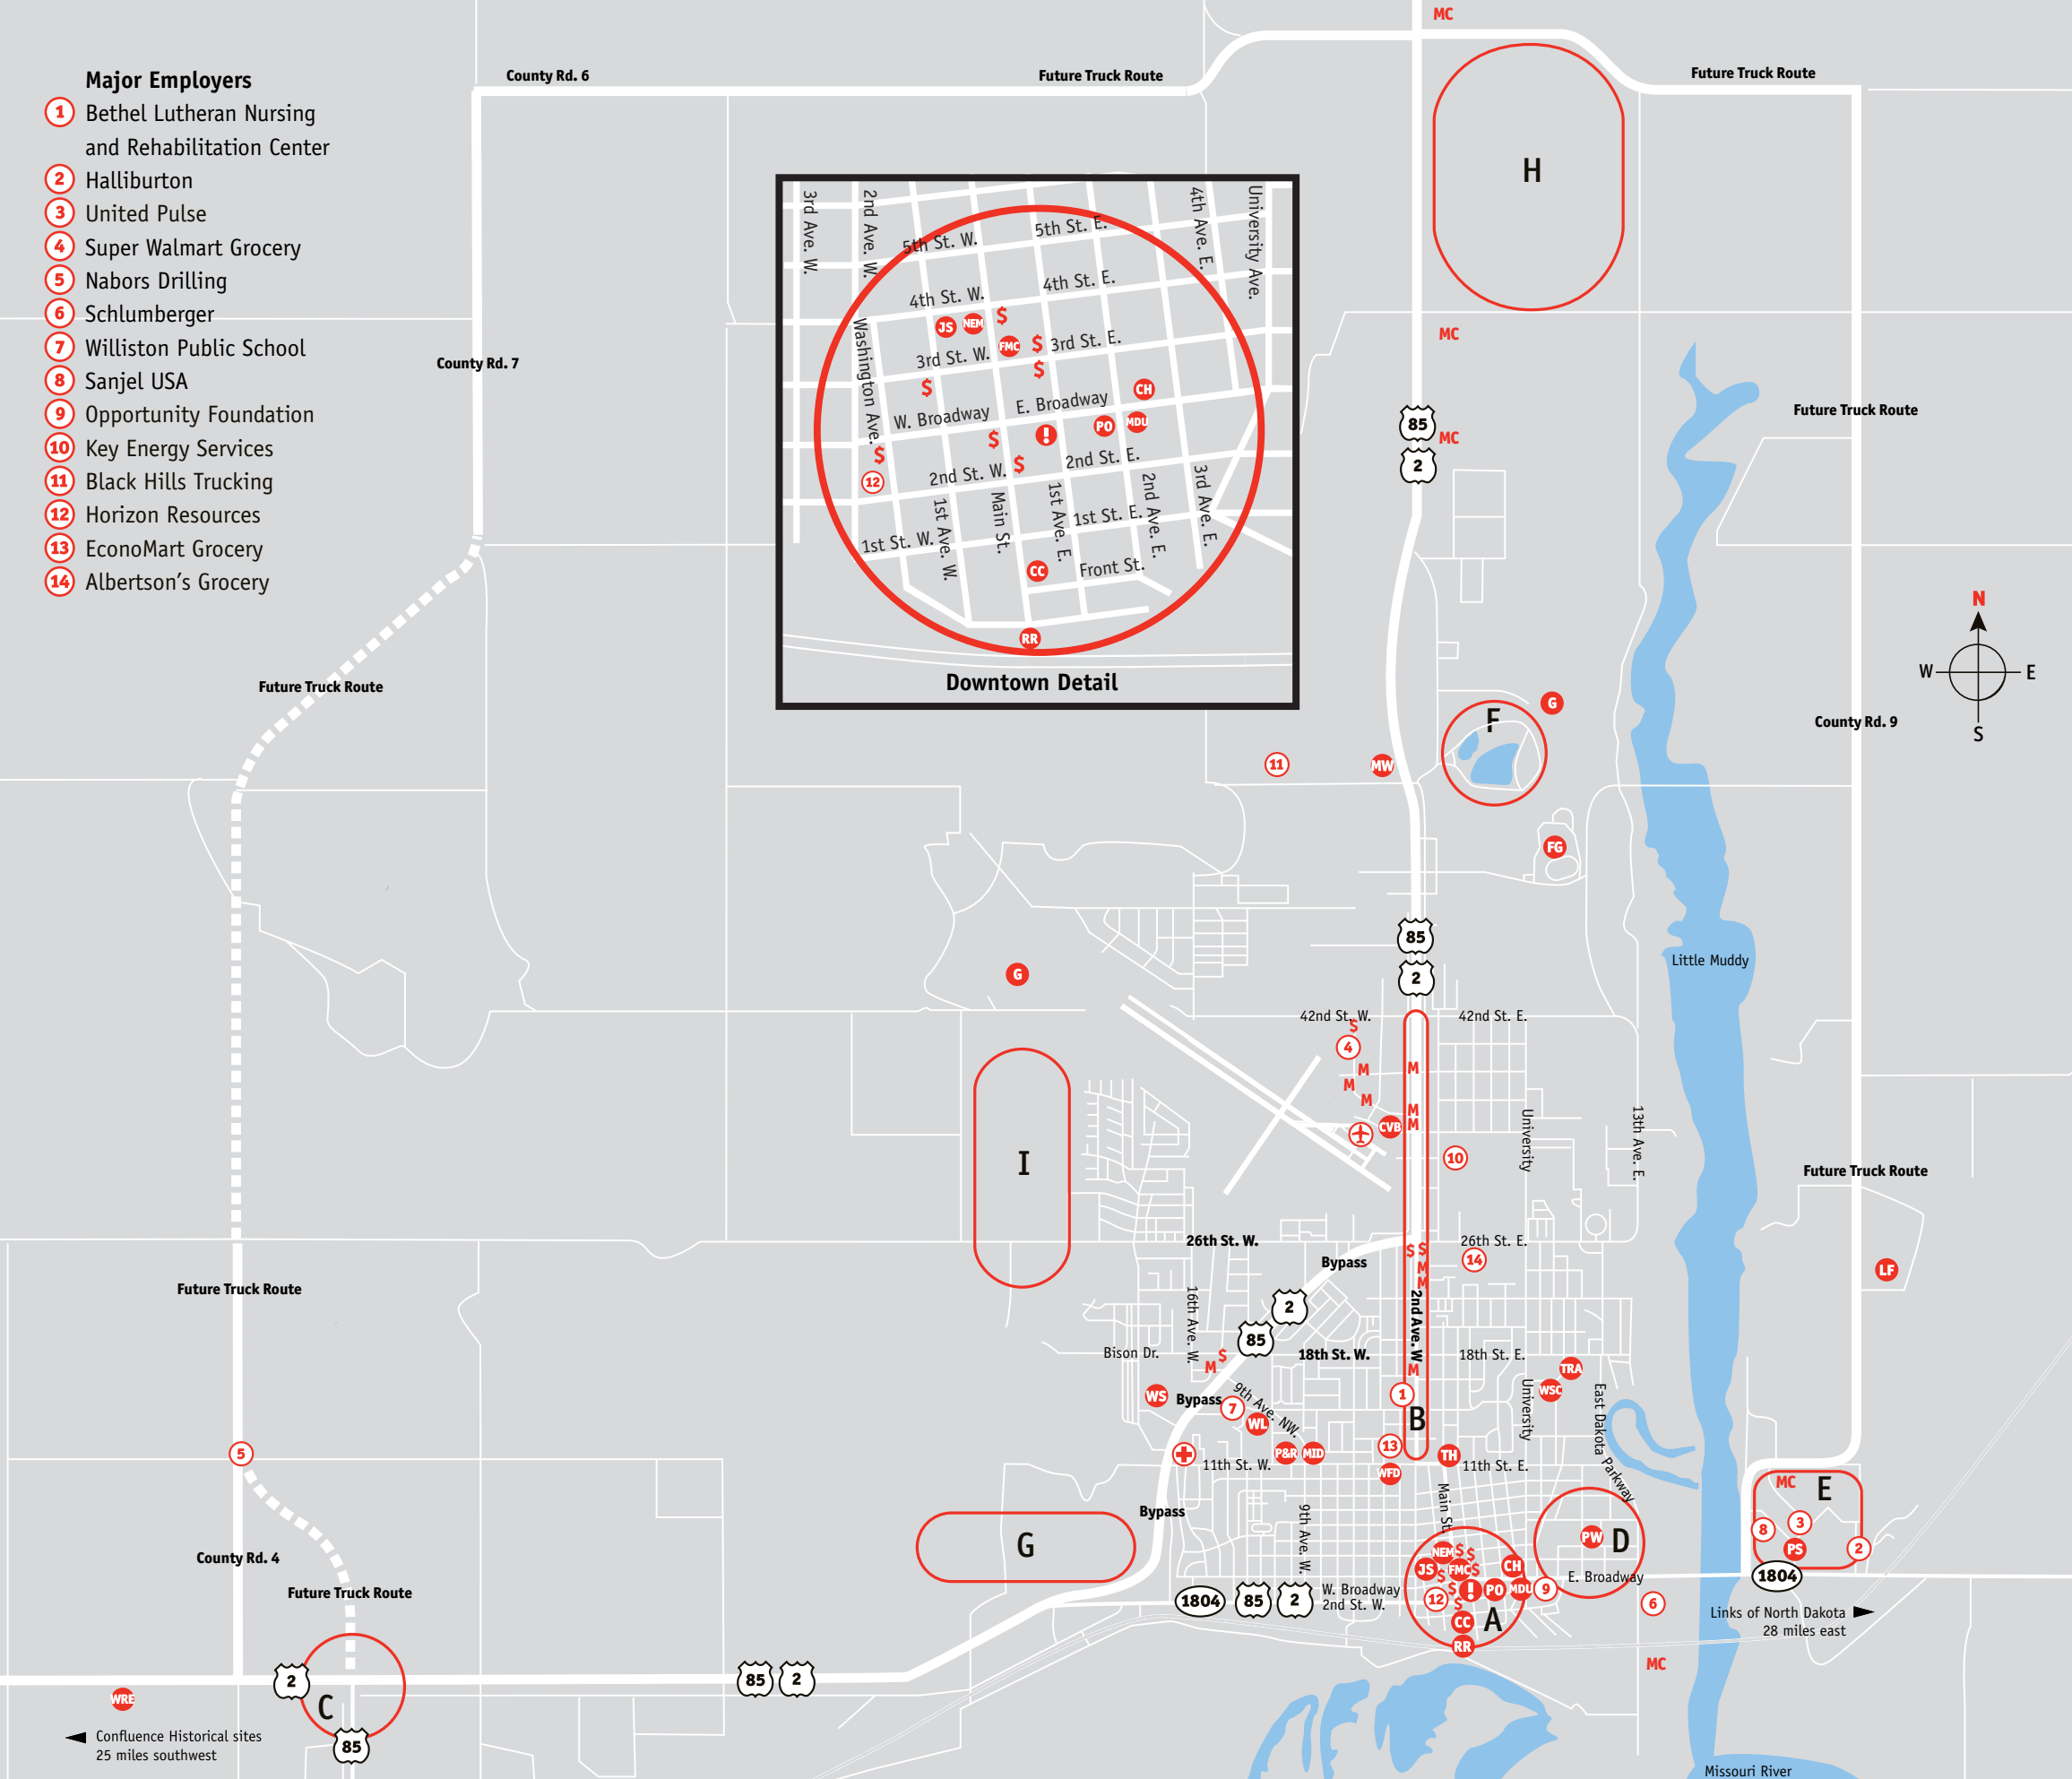

Points of Interest

- + Mercy Medical Center
- + Craven Hagan Clinic
- TH Trinity Health Clinic
- FMC Fairlight Medical Center
- WFD Williston Fire Department
- CH Police/Sheriff/Highway Patrol
- CH Williams County Court House
- CC Williston Chamber of Commerce
- ! Williston City Hall
- CVB Williston Convention & Visitors Bureau
- LF Williston Landfill
- P&R Williston Parks and Recreation
- PW Williston Public Works
- JS Job Service ND
- PO United States Post Office
- RR Amtrak Depot
- ✈ Sloulin Field International Airport
- WRE NDSU Williston Research Extension
- WSC Williston State College
- PS WSC Petroleum Safety & Tech Center
- TRA Train ND
- MDU Montana Dakota Utilities
- MW Mountrail-Williams Electric Cooperative
- NEM Nemont
- MID Midcontinent Communications
- FG Upper Missouri Valley Fair Ground
- WS Western Star Ball Park
- G Golf Course

- \$ Banks
- M Motels
- MC Man Camp

- A Downtown
- B Million Dollar Way
- C Four Mile Corner
- D E. Broadway Industrial Park
- E Williston Rail Park
- F Spring Lake Park
- G Retail Development Annex
- H North Industrial Park Development
- I 26th Street Residential Development

Major Employers

- 1 Bethel Lutheran Nursing and Rehabilitation Center
- 2 Halliburton
- 3 United Pulse
- 4 Super Walmart Grocery
- 5 Nabors Drilling
- 6 Schlumberger
- 7 Williston Public School
- 8 Sanjel USA
- 9 Opportunity Foundation
- 10 Key Energy Services
- 11 Black Hills Trucking
- 12 Horizon Resources
- 13 EconoMart Grocery
- 14 Albertson's Grocery

◀ Confluence Historical sites 25 miles southwest

▶ Links of North Dakota 28 miles east